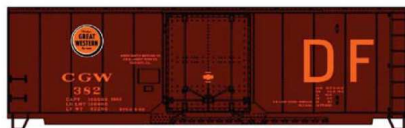

Chicago Great Western

3133	H0	40' Boxcar	Chicago Great Western	brown/orange	#382			20,90 € inkl. 19% MwSt.	» shop «