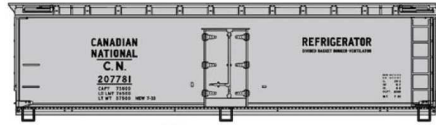

Canadian National

4855	H0	40' Wood Reefer	Canadian National	silver/black	#207781	21,95 €	» shop «