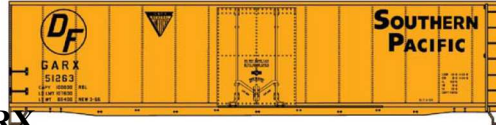

Southern Pacific / GARX

5138	H0	50' Boxcar	Southern Pacific / GARX	yellow/black	#51263			20,90 €	» shop «