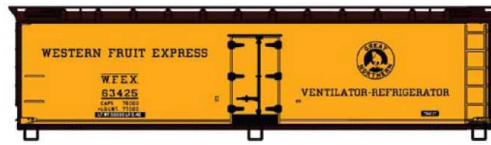

Great Northern

81102	H0	40' Wood Reefer	Great Northern	yellow/beown	#63425	21,95 €	» shop «