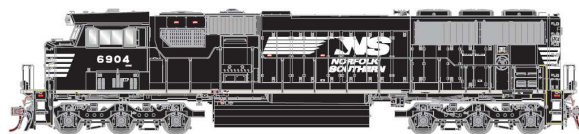

Norfolk Southern

G65250		SD60E	Norfolk Southern	First Responders	#9-1-1	DCC & Tsunami2 Sound (sold out at ATH)	Mar. 2019	374,95 €	» shop «