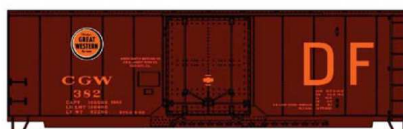

Chicago Great Western

3133	H0	40' Boxcar	Chicago Great Western	brown/orange	#382			20,90 € inkl. 19% MwSt.	» shop «