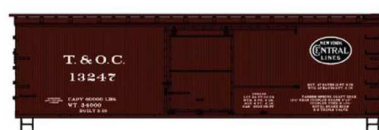

Toledo & Ohio Central

1806	H0	36' Wood Boxcar	Toledo & Ohio Central	brown/white	#13247			20,90 € inkl. 19% MwSt.	» shop «