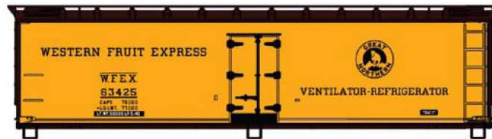

Great Northern

81102	H0	40' Wood Reefer	Great Northern	yellow/beown	#63425	21,95 € inkl. 19% MwSt.	» shop «