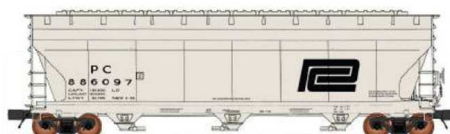

Penn Central

47096-	H0	4650 3-Bay Cov. Hopper	Penn Central	tan/black	6 diff #s, 01-06	46,95 €	» shop «