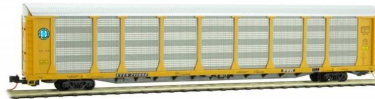

Southern Pacific

.10100061	N	40' HC Boxcar	Southern Pacific	brown/white/yellow	#659039	36,35 €	» shop «