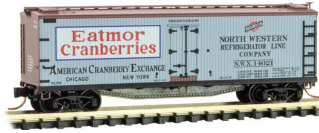

Farm-to-Table Series #3

04900820	N	40' Wood Reefer	Farm-to-Table Series #3	American Cranberry Exchange	#14021	30,75 €	» shop «