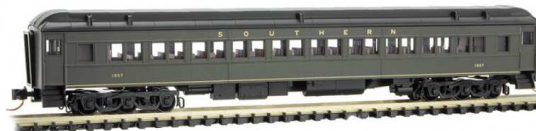

Southern

14500330	N	HWT prd wdw Coach	Southern	pullman green/gold lettering	#1057	32,95 €	» shop «