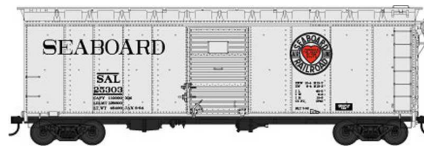

Seaboard Air Line

42455	H0	40` Boxcar	Seaboard Air Line	silver/red/black	#25303	May. 2019	28,95 €	» shop «