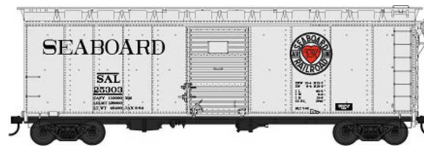

Seaboard Air Line

42456	H0	40` Boxcar	Seaboard Air Line	silver/red/black	#25379	May. 2019	28,95 €	» shop «