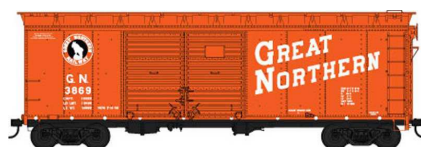

Great Northern

42433	H0	40` Boxcar	Great Northern	orange- red/white/black	#3927	May. 2019	28,95 €	» shop «