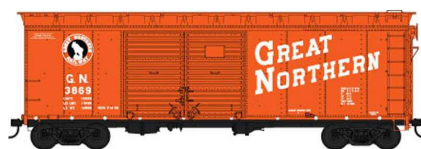

42430	H0	40` Boxcar	Genesee Wyoming	orange/black	#100022	May. 2019	28,95 €	» shop «

Great Northern

42431	H0	40` Boxcar	Great Northern	orange- red/white/black	#3869	May. 2019	28,95 €	» shop «