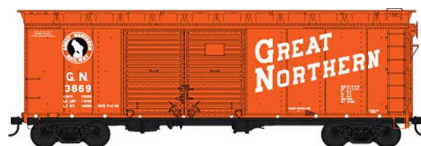

Great Northern

42432	H0	40` Boxcar	Great Northern	orange- red/white/black	#3895	May. 2019	28,95 €	» shop «