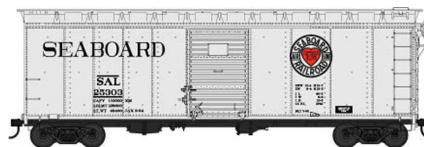

Seaboard Air Line

42457	H0	40` Boxcar	Seaboard Air Line	silver/red/black	#25402	May. 2019	28,95 €	» shop «