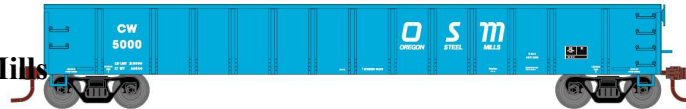

Oregon Steel Mills

1367	N	52' Mill Gondola	Oregon Steel Mills	blue/white	#5061	May. 2019	25,95 €	» shop «