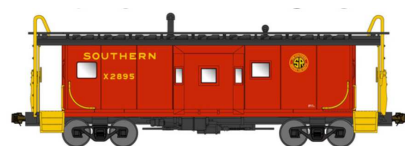

Southern

41055	N	Bay Window Caboose	Southern	red/yellow/black	#X3119

41,95 € » [shop](#) «