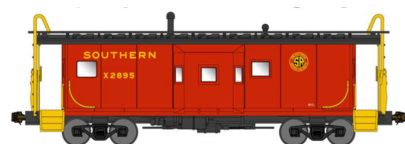

Southern

41050	N	Bay Window Caboose	Southern	red/yellow/black	#X2895

41,95 € » [shop](#) «