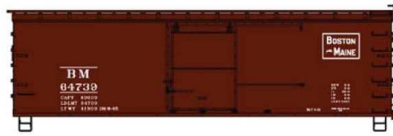

Boston & Maine

1407	H0	36' Wood Boxcar	Boston & Maine	brown/white	#64739			20,90 €	» shop «

Canadian National

8113	H0	36' Fowler Wood Boxcar Set (3)	Canadian National	brown/white		3 car set		59,95 €	» shop «