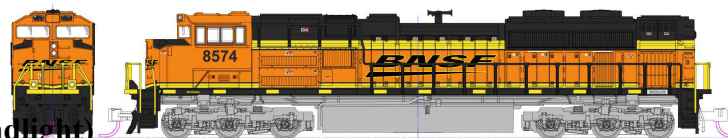

BNSF (w/nose headlight)

1768525-LS	N	SD70ACe	BNSF (w/nose headlight)	orange/black/yellow	#8574	DCC & ESU LokSound	354,95 € inkl. 19% MwSt.	» shop «

Is this email not displaying correctly? [View it in your browser](#)

[Unsubscribe from this list](#)