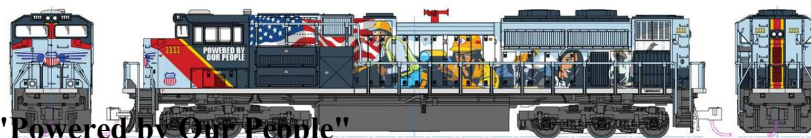

Union Pacific "Powered by Our People"

1768412-DCC	N	SD70ACe	Union Pacific "Powered by Our People"	full colored engine	#1111	DCC	Sep. 2019	214,95 €	» shop «

Is this email not displaying correctly? [View it in your browser](#)

[Unsubscribe from this list](#)

Zum Abbestellen unserer Mailings besuchen Sie bitte [diesen Link](#).