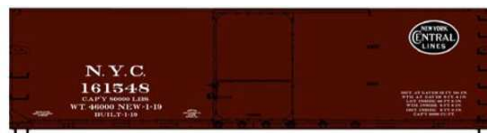

New York Central

81173-	H0	40' Wood Boxcar	New York Central	brown/white	#161548		20,90 € » shop «

Is this email not displaying correctly? [View it in your browser](#)

[Unsubscribe from this list](#)