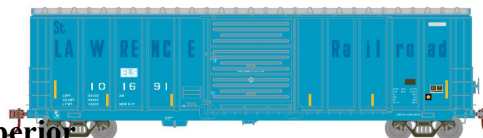

Escanaba & Lake Superior

2068	H0	50' PS 5277 Boxcar	Escanaba & Lake Superior	blue/white, patched	#101701	Sep. 2019	25,95 €	» shop «