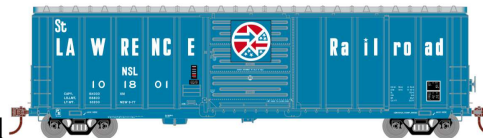

St.Lawrence Railroad

2066	H0	50' PS 5277 Boxcar	St.Lawrence Railroad	blue/white/red	#181893	Sep. 2019	25,95 €	» shop «