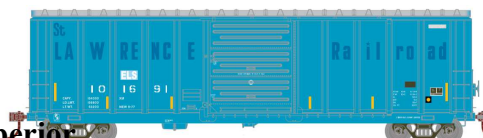

Escanaba & Lake Superior

2074	H0	50' PS 5277 Boxcar	Escanaba & Lake Superior	blue/white, patched	#101872	Sep. 2019	25,95 €	» shop «