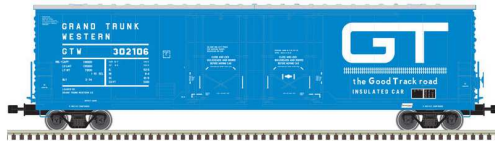

Grand Trunk Western

50005202	N	53' Evans Boxcar	Grand Trunk Western	blue/white	#302122	Oct. 2019	22,95 €	» shop «