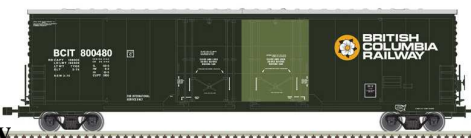

British Columbia Railway

50005208	N	53' Evans Boxcar	British Columbia Railway	green/white	#800470	Oct. 2019	22,95 €	» shop «