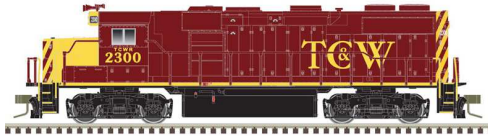

40004790	N	GP39-2	Santa Fe	yellow/blue	#3702					Oct. 2019	139,95 €	» shop «

Twin Cities & Western

40004791	N	GP39-2	Twin Cities & Western	brown/yellow	#2300					Oct. 2019	139,95 €	» shop «