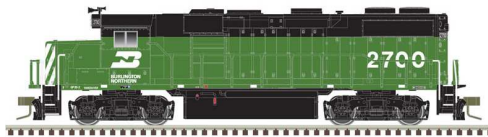

Burlington Northern

40004797	N	GP39-2	Burlington Northern	green/white/black	#2705	DCC & ESU LokSound				Oct. 2019	249,95 €	» shop «