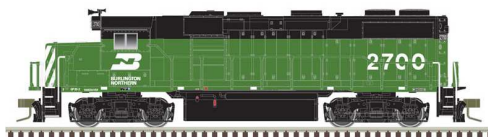

Burlington Northern

40004796	N	GP39-2	Burlington Northern	green/white/black	#2700	DCC & ESU LokSound				Oct. 2019	249,95 €	» shop «