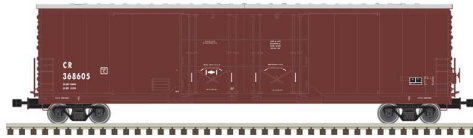

Astoria Plywood

50005209	N	53' Evans Boxcar	Astoria Plywood	orange/black	#10054	Oct. 2019	22,95 €	» shop «

Astoria Plywood

50005210	N	53' Evans Boxcar	Astoria Plywood	orange/black	#10065	Oct. 2019	22,95 €	» shop «

Boise Cascade

50005211	N	53' Evans Boxcar	Boise Cascade	navy blue/white	#15009	Oct. 2019	22,95 €	» shop «

Boise Cascade

50005212	N	53' Evans Boxcar	Boise Cascade	navy blue/white	#15015	Oct. 2019	22,95 €	» shop «

Conrail

50005213	N	53' Evans Boxcar	Conrail	brown/white	#368605	Oct. 2019	22,95 €	» shop «

Conrail

50005214	N	53' Evans Boxcar	Conrail	brown/white	#368619	Oct. 2019	22,95 €	» shop «

40' Rebuilt Wellcar N

© 2019 AAT Germany - www.aat-net.de