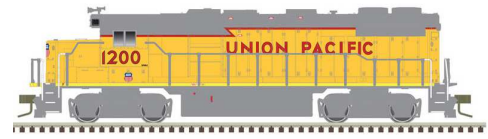

Union Pacific

40004794	N	GP39-2	Union Pacific	yellow/gray/red	#1207					Oct. 2019	139,95 €	» shop «