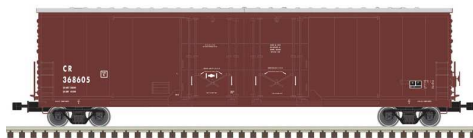

Astoria Plywood

50005209	N	53' Evans Boxcar	Astoria Plywood	orange/black	#10054	Oct. 2019	22,95 €	» shop «

Astoria Plywood

50005210	N	53' Evans Boxcar	Astoria Plywood	orange/black	#10065	Oct. 2019	22,95 €	» shop «

Boise Cascade

50005211	N	53' Evans Boxcar	Boise Cascade	navy blue/white	#15009	Oct. 2019	22,95 €	» shop «

Boise Cascade

50005212	N	53' Evans Boxcar	Boise Cascade	navy blue/white	#15015	Oct. 2019	22,95 €	» shop «

Conrail

50005213	N	53' Evans Boxcar	Conrail	brown/white	#368605	Oct. 2019	22,95 €	» shop «

Conrail

50005214	N	53' Evans Boxcar	Conrail	brown/white	#368619	Oct. 2019	22,95 €	» shop «

40' Rebuilt Wellcar N

© 2019 AAT Germany - www.aat-net.de