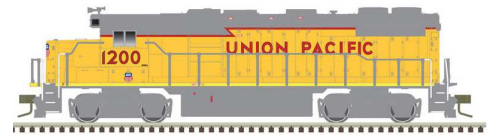

Union Pacific

40004793	N	GP39-2	Union Pacific	yellow/gray/red	#1202					Oct. 2019	139,95 €	» shop «