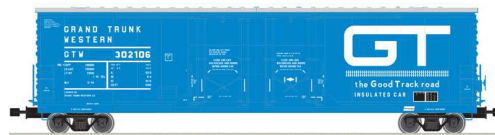

Grand Trunk Western

50005201	N	53' Evans Boxcar	Grand Trunk Western	blue/white	#302106		Oct. 2019	22,95 €	» shop «