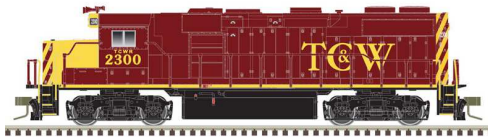

Twin Cities & Western

40004792	N	GP39-2	Twin Cities & Western	brown/yellow	#2301					Oct. 2019	139,95 €	» shop «