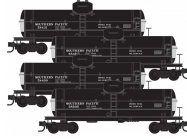

4x Single Dome Tankcar

99300163	N	Runner Pack #163	4x Single Dome Tankcar	Southern Pacific		4 car set	Oct. 2019	129,95 €	» shop «