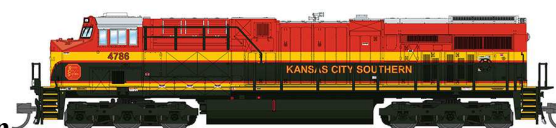

Kansas City Southern

3899	N	ES44AC	Kansas City Southern	black/red/yellow	#4786	DCC & Paragon3 Sound	249,95 €	» shop «