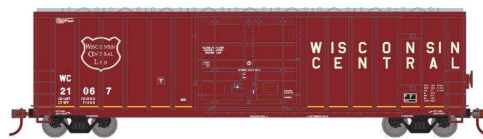

Wisconsin & Southern