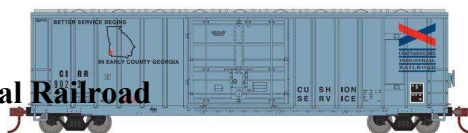

Chattahoochee Industrial Railroad

2113	N	50' FMC Boxcar	Chattahoochee Industrial Railroad	light blue/red/blue	#90254	Nov. 2019	27,95 €	» shop «