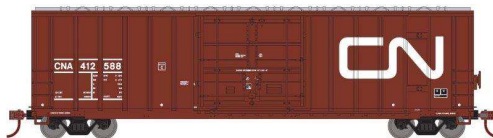

Canadian National

2105	N	50' FMC Boxcar	Canadian National	brown/white	#412647	Nov. 2019	27,95 €	» shop «