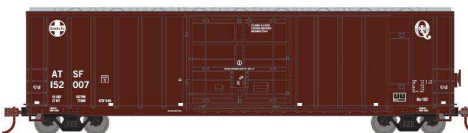

Santa Fe

2116	N	50' FMC Boxcar	Santa Fe	brown/white	#152013	Nov. 2019	27,95 €	» shop «