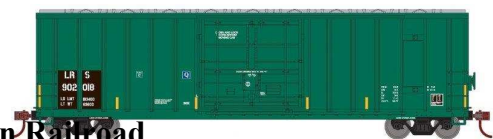

Laurinburg & Southern Railroad

2108	N	50' FMC Boxcar	Laurinburg & Southern Railroad	dark green, patch black lettering	#902029	Nov. 2019	27,95 €	» shop «