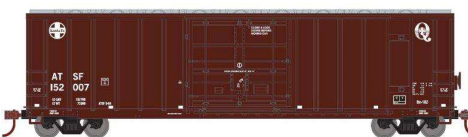

Santa Fe

2115	N	50' FMC Boxcar	Santa Fe	brown/white	#152007	Nov. 2019	27,95 €	» shop «