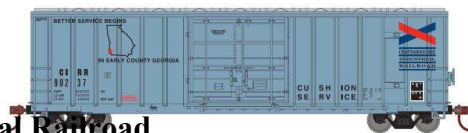

Chattahoochee Industrial Railroad

2114	N	50' FMC Boxcar	Chattahoochee Industrial Railroad	light blue/red/blue	#90265	Nov. 2019	27,95 €	» shop «