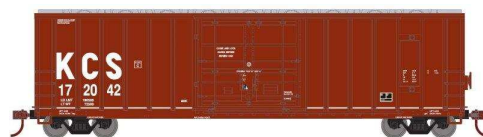

Kansas City Southern