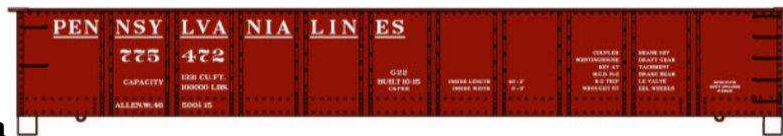

Pennsylvania

3772	H0	41' Steel Gondola	Pennsylvania	brown/white	#775472	Kit	20,90 € » shop «

Illinois Central Gulf

8119	H0	PS 4750 Cov. Hopper Set (3)	Illinois Central Gulf	orange/black		3 car set, Kit	58,30 € » shop «

Pennsylvania

37724	H0	41' Steel Gondola Set (3)	Pennsylvania	brown/white		3 car set, Kit	61,60 € » shop «