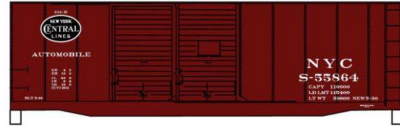

New York Central

3640	H0	40' Boxcar	New York Central	brown/white	#55864	Kit	20,90 € » shop «