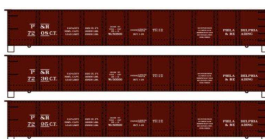

Philadelphia & Reading

37734	H0	41' Steel Gondola Set (3)	Philadelphia & Reading	brown/white		3 car set, Kit	61,60 €	» shop «