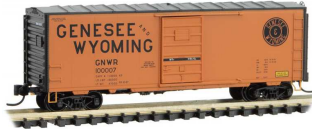

Genesee & Wyoming

07300201	N	40' Boxcar	Genesee & Wyoming	orange/black	#100007	(limited edition)	31,75 €	» shop «