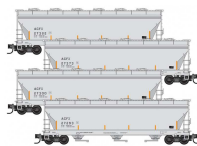

4x ACF Centerflow Hopper

99300166	N	Runner Pack #166	4x ACF Centerflow Hopper	ACFX (with reflectors)		4 car set	Dec. 2019	125,95 €	» shop «