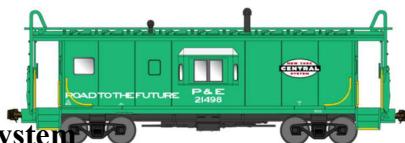

Peoria & Eastern / NYC System