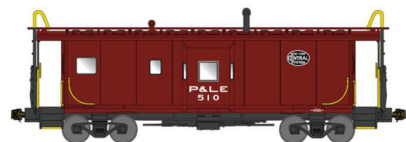

Pittsburgh & Lake Erie

42100-	N	Bay Window Caboose	Pittsburgh & Lake Erie	brown/white	#510	41,95 € » shop «