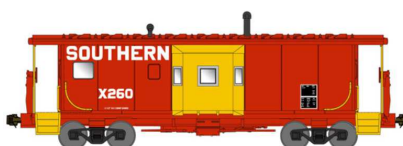

Southern

41100-	N	Bay Window Caboose	Southern	red/yellow/white	#X260	41,95 € » shop «