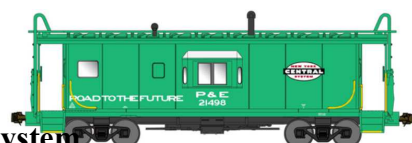

Peoria & Eastern / NYC System

40100-	N	Bay Window Caboose	Peoria & Eastern / NYC System	green/white/red/black	#21498			41,95 €	» shop «