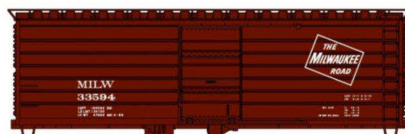

Milwaukee Road

3994	H0	40' Rib Boxcar	Milwaukee Road	brown/white	#33594	(kit)	20,90 €	» shop «