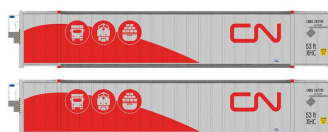

Canadian National

402015	H0	53' Container Set (2)	Canadian National	gray/red "Intermodal"	#287785, #287865	2-pack	Apr. 2020	32,95 €	» shop «