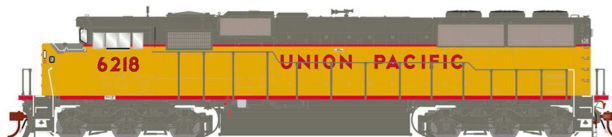

Union Pacific

G75616	H0	SD60M	Union Pacific	yellow/gray/red	#6250	DCC & Tsunami2 Sound	Mar. 2020	374,95 €	» shop «