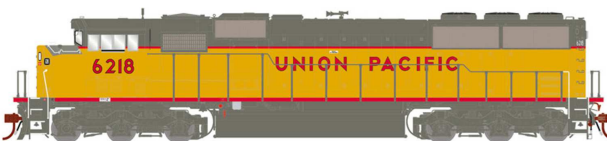

Union Pacific

G75516	H0	SD60M	Union Pacific	yellow/gray/red	#6250		Mar. 2020	274,95 €	» shop «