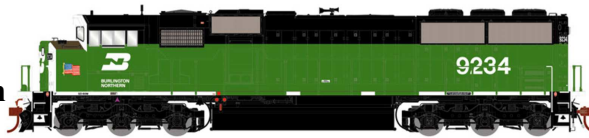

Burlington Northern

G75503	H0	SD60M	Burlington Northern	green/black/white face	#9234		Mar. 2020	274,95 €	» shop «