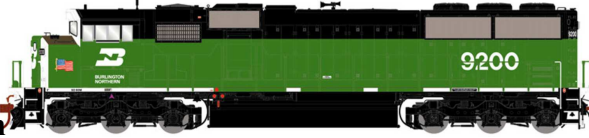

Burlington Northern

G75600	H0	SD60M	Burlington Northern	green/black/white face	#9200	DCC & Tsunami2 Sound	Mar. 2020	374,95 €	» shop «