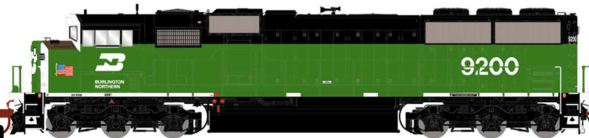

Burlington Northern

G75602	H0	SD60M	Burlington Northern	green/black/white face	#9222	DCC & Tsunami2 Sound	Mar. 2020	374,95 €	» shop «