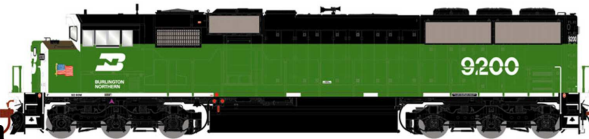

Burlington Northern

G75601	H0	SD60M	Burlington Northern	green/black/white face	#9213	DCC & Tsunami2 Sound	Mar. 2020	374,95 €	» shop «