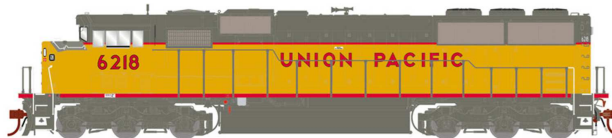

Union Pacific

G75614	H0	SD60M	Union Pacific	yellow/gray/red	#6218	DCC & Tsunami2 Sound	Mar. 2020	374,95 €	» shop «