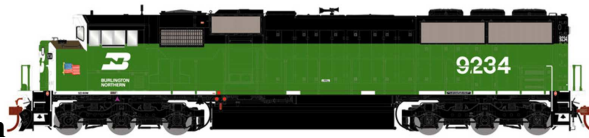

Burlington Northern

G75603	H0	SD60M	Burlington Northern	green/black/white face	#9234	DCC & Tsunami2 Sound	Mar. 2020	374,95 €	» shop «