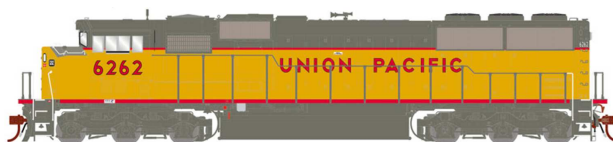

Union Pacific

G75517	H0	SD60M	Union Pacific	yellow/gray/red	#6262		Mar. 2020	274,95 €	» shop «