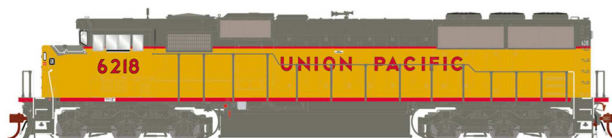

Union Pacific

G75615	H0	SD60M	Union Pacific	yellow/gray/red	#6237	DCC & Tsunami2 Sound	Mar. 2020	374,95 €	» shop «