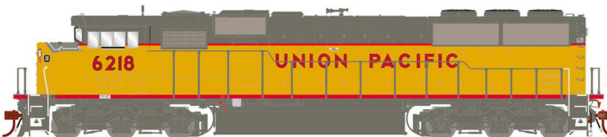

Union Pacific

G75514	H0	SD60M	Union Pacific	yellow/gray/red	#6218		Mar. 2020	274,95 €	» shop «