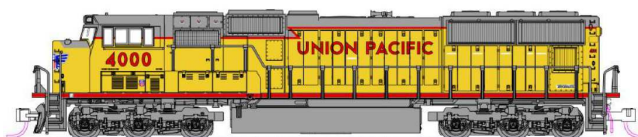

Union Pacific

1767607	N	SD70M	Union Pacific	yellow/gray/red	#4000		119,95 €	shop