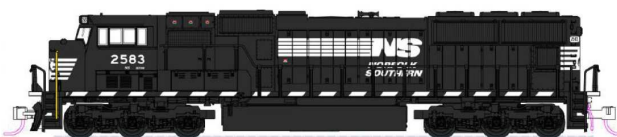

Norfolk Southern

1767606	N	SD70M	Norfolk Southern	black/white	#2588		119,95 €	shop