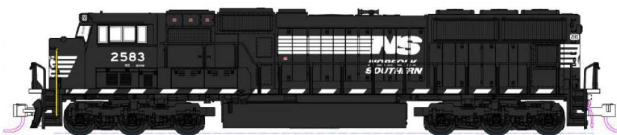

Norfolk Southern

1767606-DCC	N	SD70M	Norfolk Southern	black/white	#2588	DCC	219,95 €	shop