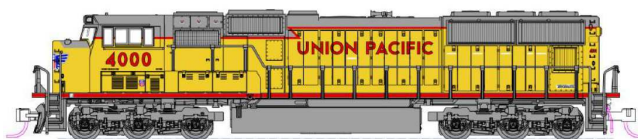

Union Pacific

1767607-LS	N	SD70M	Union Pacific	yellow/gray/red	#4000	DCC & ESU LokSound	349,95 €	shop