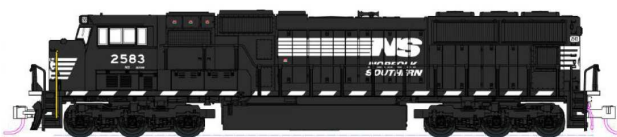

Norfolk Southern

1767606-LS	N	SD70M	Norfolk Southern	black/white	#2588	DCC & ESU LokSound	349,95 €	shop