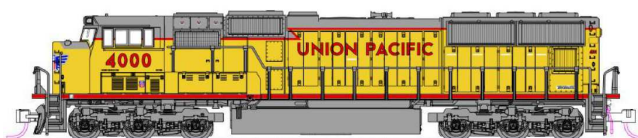

Union Pacific

1767607-DCC	N	SD70M	Union Pacific	yellow/gray/red	#4000	DCC	219,95 €	shop