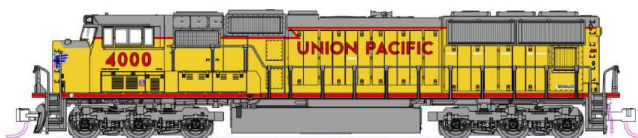

Union Pacific

1767608	N	SD70M	Union Pacific	yellow/gray/red	#4198		119,95 €	shop