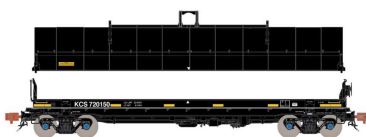

Kansas City Southern

32339	H0	42' Coil Steel Car	Kansas City Southern	black/white lettering	#720150	Jun. 2020	66,95 €	» shop «