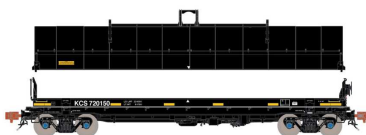

Kansas City Southern

32342	H0	42' Coil Steel Car	Kansas City Southern	black/white lettering	#720234	Jun. 2020	66,95 €	» shop «