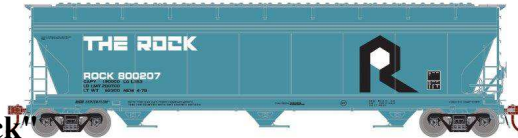

Rock Island "The Rock"

12923	N	ACF 4600 3-Bay Centerflow	Rock Island "The Rock"	blue/white/black	#800360	Jun. 2020	37,50 €	» shop «

Rock Island "The Rock"

12924	N	ACF 4600 3-Bay Centerflow Set (3)	Rock Island "The Rock"	blue/white/black	3 diff #s	3 car set	Jun. 2020	105,95 €	» shop «