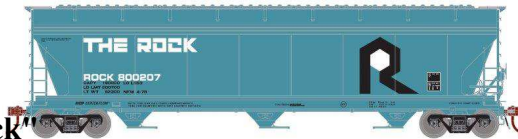

12921	N	ACF 4600 3-Bay Centerflow	Rock Island "The Rock"	blue/white/black	#800207	Jun. 2020	37,50 €	» shop «

Rock Island "The Rock"

12922	N	ACF 4600 3-Bay Centerflow	Rock Island "The Rock"	blue/white/black	#800302	Jun. 2020	37,50 €	» shop «