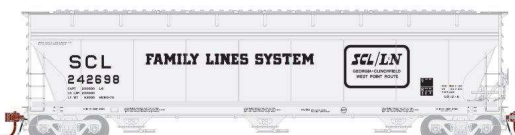

Family Lines (SCL)

12933	N	ACF 4600 3-Bay Centerflow	Family Lines (SCL)	white, black lettering	#242855	Jun. 2020	37,50 €	» shop «

Family Lines (SCL, SBD)

		ACF 4600