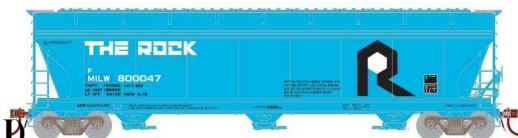

Milwaukee Road (exRI)

12927	N	ACF 4600 3-Bay Centerflow	Milwaukee Road (exRI)	blue/white/black	#800047	Jun. 2020	37,50 €	» shop «