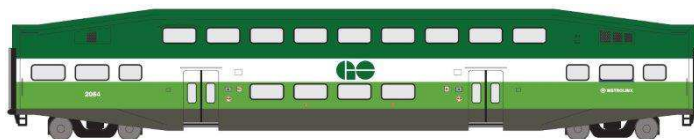

GO Transit

25426	N	Bombadier Commuter Car	GO Transit	two tone green/white	#2073	Jun. 2020	65,95 €	» shop «