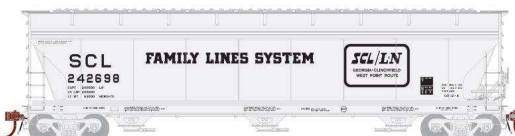

Family Lines (SCL)

12932	N	ACF 4600 3-Bay Centerflow	Family Lines (SCL)	white, black lettering	#242784	Jun. 2020	37,50 €	» shop «