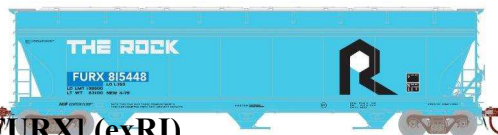

First Union Railroad [FURX] (exRI)

12929	N	ACF 4600 3-Bay Centerflow	First Union Railroad [FURX] (exRI)	blue/white/black	#815448	Jun. 2020	37,50 €	» shop «