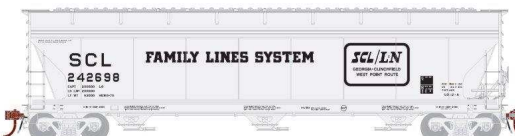

Family Lines (SCL)

12931	N	ACF 4600 3-Bay Centerflow	Family Lines (SCL)	white, black lettering	#242698	Jun. 2020	37,50 €	» shop «