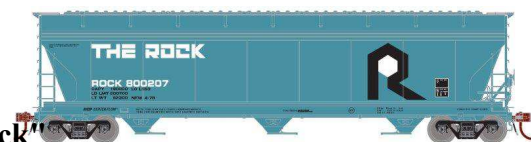

Rock Island "The Rock"