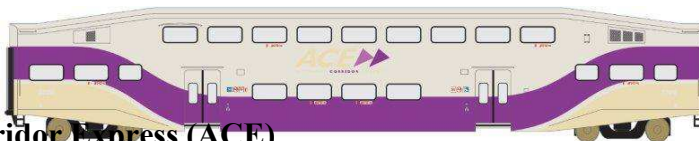

Altamond Corridor Express (ACE)

25420	N	Bombadier Commuter Car	Altamond Corridor Express (ACE)	tan/purple	#3221	Jun. 2020	54,95 €	» shop «

Altamond Corridor Express (ACE)

25421	N	Bombadier Commuter Car Set (3)	Altamond Corridor Express (ACE)	tan/red/blue	3 car set	Jun. 2020	159,50 €	» shop «