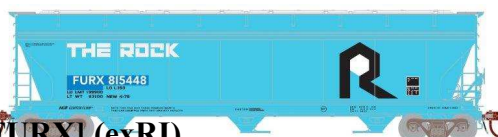

First Union Railroad [FURX] (exRI)

12930	N	ACF 4600 3-Bay Centerflow	First Union Railroad [FURX] (exRI)	blue/white/black	#815479	Jun. 2020	37,50 €	» shop «