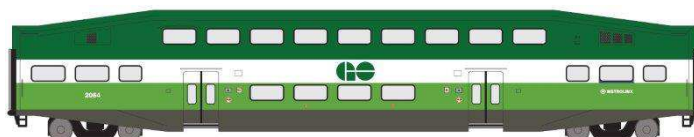

GO Transit

25427	N	Bombadier Commuter Car	GO Transit	two tone green/white	#2407	Jun. 2020	65,95 €	» shop «

GO Transit

25428	N	Bombadier Commuter Car Set (3)	GO Transit	green/tan, white lettering	3 car set	Jun. 2020	192,50 €	» shop «

GO Transit

25429	N	Bombadier Commuter Car Set (3)	GO Transit	green/tan, white lettering	3 car set	Jun. 2020	192,50 €	» shop «