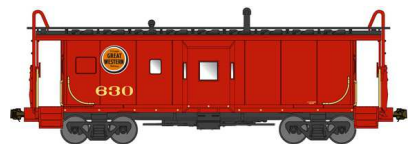

Chicago Great Western

42120	N	Bay Window Caboose	Chicago Great Western	red/yellow/black	#630

43,95 € » [shop](#) «