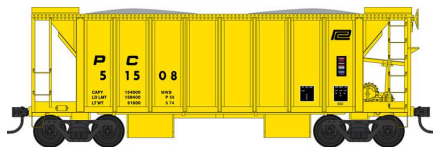

Penn Central

42814	H0	70t 2-Bay Ballast Car	Penn Central	yellow/black	#51573	Jul. 2020	29,95 €	» shop «