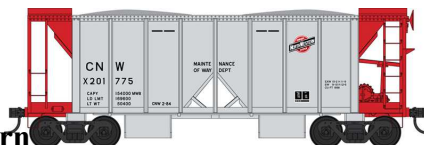

Chicago & North Western

42790	H0	70t 2-Bay Ballast Car	Chicago & North Western	light gray, red ends/black lettering	#X201618	Jul. 2020	29,95 €	» shop «