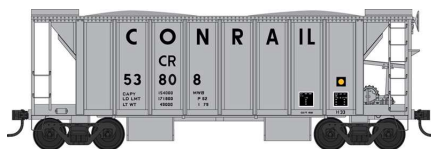

Conrail

42795	H0	70t 2-Bay Ballast Car	Conrail	gray/black	#53808	Jul. 2020	29,95 €	» shop «