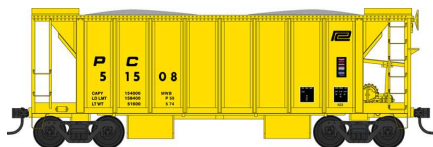

Penn Central

42815	H0	70t 2-Bay Ballast Car	Penn Central	yellow/black	#51657	Jul. 2020	29,95 €	» shop «