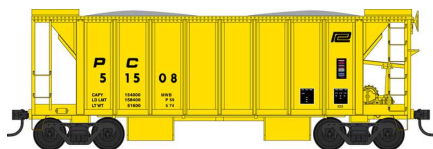

Penn Central

42813	H0	70t 2-Bay Ballast Car	Penn Central	yellow/black	#51508	Jul. 2020	29,95 €	» shop «