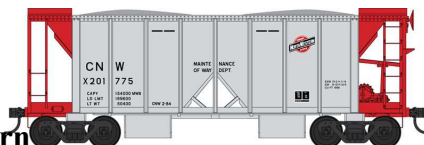

Chicago & North Western

42789	H0	70t 2-Bay Ballast Car	Chicago & North Western	light gray, red ends/black lettering	#X201602	Jul. 2020	29,95 €	» shop «