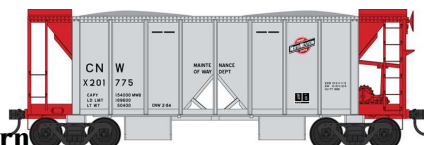

Chicago & North Western

42791	H0	70t 2-Bay Ballast Car	Chicago & North Western	light gray, red ends/black lettering	#X201775	Jul. 2020	29,95 €	» shop «