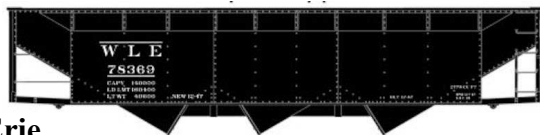

Wheeling & Lake Erie

7566	H0	70t Offset Hopper	Wheeling & Lake Erie	black/white	#78369	(kit)	20,90 €	» shop «

Canadian Pacific

8126	H0	ACF 3- Bay Cov. Hopper Set (3)	Canadian Pacific	lught gray/black/red	#650023, #650059, #650076	3 car set, Kit	64,90 €	» shop «