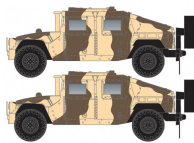

Northern Pacific

18000180	N	50' Boxcar	Northern Pacific	dark green/white	#1213	29,60 €	» shop «