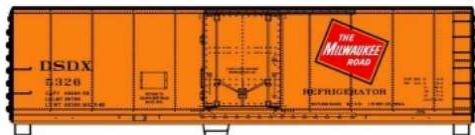

Milwaukee Road

8528	H0	40' Steel Reefer	Milwaukee Road	orange/black/red	#5326	(kit)	21,90 €	» shop «