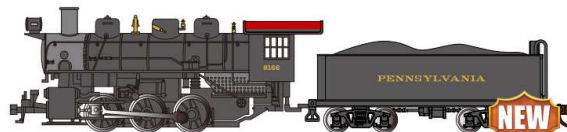

Pennsylvania

53803	H0	0-6-0 USRA	Pennsylvania	black/graphit/red, gold lettering	#8168	DCC & WOW Sound	299,95 €	» shop «