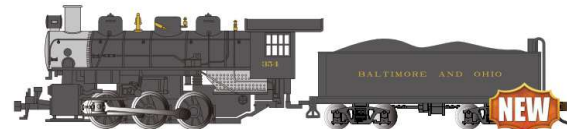

Baltimore & Ohio

53801	H0	0-6-0 USRA	Baltimore & Ohio	black/silver, gold lettering	#354	DCC & WOW Sound	299,95 €	» shop «