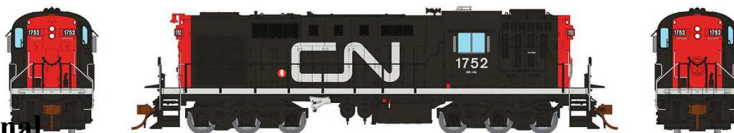

Canadian National

32554	H0	RSC-14	Canadian National	black/white/red, CN noodle [1975-1992]	#1778	DCC & ESU LokSound	419,95 € » shop «