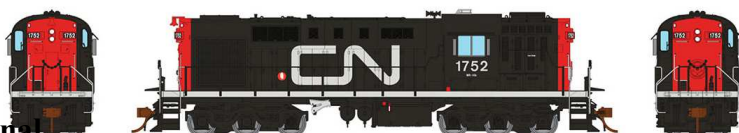

Canadian National

32550	H0	RSC-14	Canadian National	black/white/red, CN noodle [1975-1992]	#1752	DCC & ESU LokSound	419,95 € » shop «