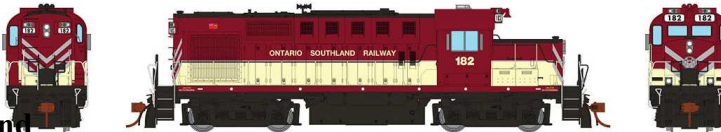

Ontario Southland

32572	H0	RS-18u	Ontario Southland	maroon/creme [2006+]	#180	DCC & ESU LokSound	419,95 € » shop «