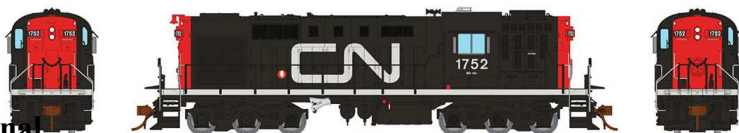

Canadian National

32551	H0	RSC-14	Canadian National	black/white/red, CN noodle [1975-1992]	#1758	DCC & ESU LokSound	419,95 € » shop «