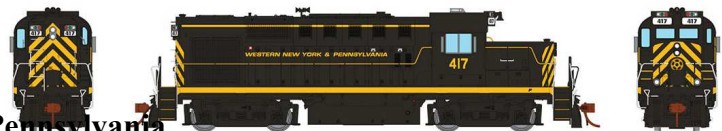

Western NY & Pennsylvania

32081	H0	RS-18u	Western NY & Pennsylvania	black/yellow [2018+]	#417	279,95 €	» shop «