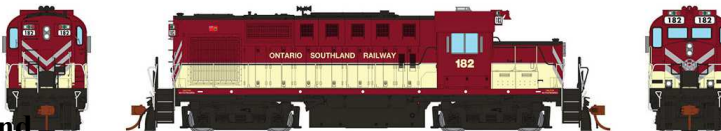

Ontario Southland

32573	H0	RS-18u	Ontario Southland	maroon/creme [2006+]	#181	DCC & ESU LokSound	419,95 € » shop «