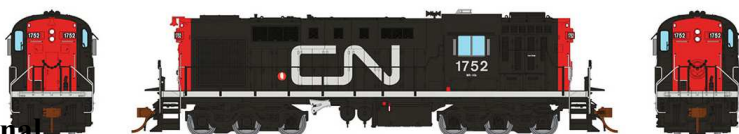

Canadian National

32552	H0	RSC-14	Canadian National	black/white/red, CN noodle [1975-1992]	#1762	DCC & ESU LokSound	419,95 € » shop «