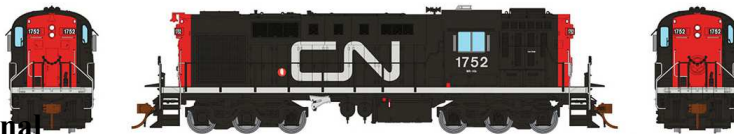

Canadian National

32553	H0	RSC-14	Canadian National	black/white/red, CN noodle [1975-1992]	#1766	DCC & ESU LokSound	419,95 € » shop «