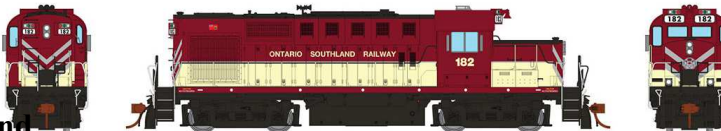

Ontario Southland

32574	H0	RS-18u	Ontario Southland	maroon/creme [2006+]	#182	DCC & ESU LokSound	419,95 € » shop «