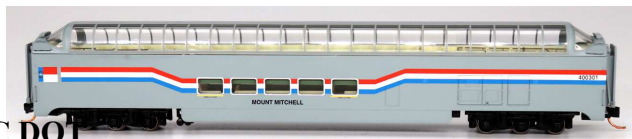

Amtrak, Phase I - NC DOT

CCS7110-01	N	Superdome Passenger Car	Amtrak, Phase I - NC DOT	blue/yellow	#400301	65,95 €	» shop «