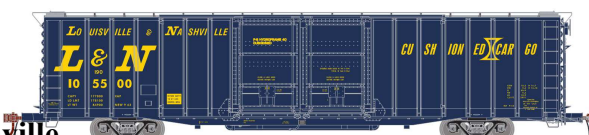

Louisville & Nashville

6707	N	60' PS Auto Boxcar	Louisville & Nashville	blue/yellow	#105510	Nov. 2020	32,95 €	» shop «