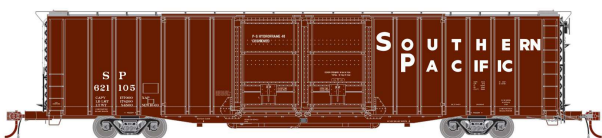

Southern Pacific

6715	N	60' PS Auto Boxcar	Southern Pacific	brown/white	#621105	Nov. 2020	32,95 €	» shop «