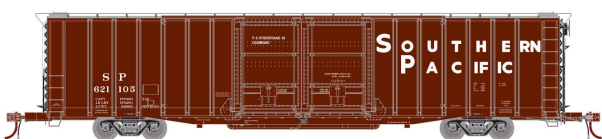

Southern Pacific

6716	N	60' PS Auto	Southern	brown/white	#621115	Nov.	32,95 €	» shop «