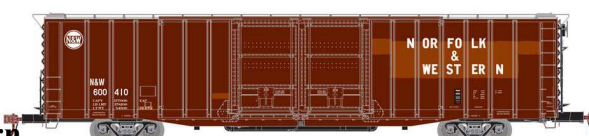

Norfolk & Western

6709	N	60' PS Auto Boxcar	Norfolk & Western	brown/white	#600410	Nov. 2020	32,95 €	» shop «