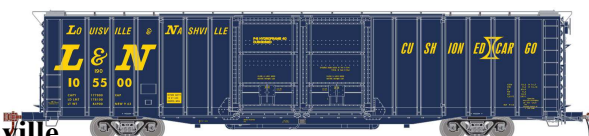

Louisville & Nashville

6706	N	60' PS Auto Boxcar	Louisville & Nashville	blue/yellow	#105500	Nov. 2020	32,95 €	» shop «