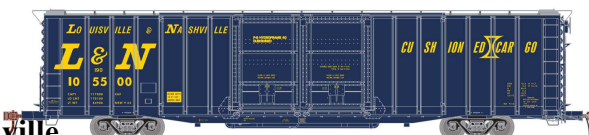

Louisville & Nashville

6708	N	60' PS Auto Boxcar	Louisville & Nashville	blue/yellow	#105536	Nov. 2020	32,95 €	» shop «