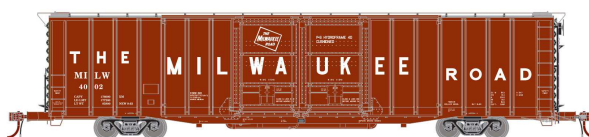

Milwaukee Road

6705	N	60' PS Auto Boxcar	Milwaukee Road	brown/white	#4020	Nov. 2020	32,95 €	» shop «