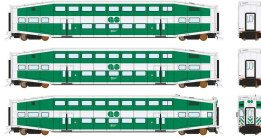

GO Transit [Toronto]

146004	H0	BiLevel Commuter Car Set (3)	GO Transit [Toronto]	green/white, original scheme	#206, #2104, #2133	interior lighted	399,95 € » shop «