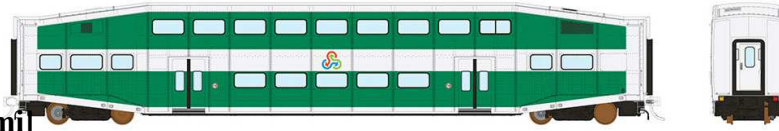

Tri-Rail [Miami]

146016	H0	BiLevel Commuter Car Set (3)	Tri-Rail [Miami]	green/white, original scheme	#504, #1008, #1009	interior lighted	399,95 € » shop «

Tri-Rail [Miami]

146017	H0	BiLevel Commuter Car	Tri-Rail [Miami]	green/white, original scheme	unnumbered, decals included	interior lighted	125,95 € » shop «

West Coast Express

146018	H0	BiLevel Commuter Car Set (3)	West Coast Express	white/purple/yellow	#103, #304, #308	interior lighted	399,95 € » shop «

West Coast Express

146019	H0	BiLevel Commuter Car Set (3)	West Coast Express	white/purple/yellow	#104, #301, #305	interior lighted	399,95 € » shop «