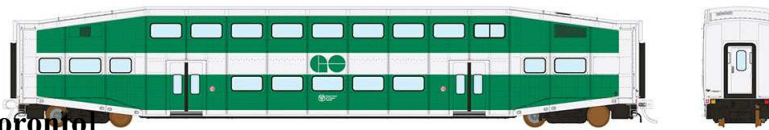

146003	H0	Commuter Car	[Montreal]	gray/light blue/blue	decals included	lighted	125,95 € » shop «

GO Transit [Toronto]

146004	H0	BiLevel Commuter Car Set (3)	GO Transit [Toronto]	green/white, original scheme	#206, #2104, #2133	interior lighted	399,95 € » shop «

GO Transit [Toronto]

146005	H0	BiLevel Commuter Car Set (3)	GO Transit [Toronto]	green/white, original scheme	#213, #2121, #2150	interior lighted	399,95 € » shop «

GO Transit [Toronto]

146006	H0	BiLevel Commuter Car Set (3)	GO Transit [Toronto]	green/white, original scheme	#2119, #2140, #2155	interior lighted	399,95 € » shop «

GO Transit [Toronto]

146007	H0	BiLevel Commuter Car Set (3)	GO Transit [Toronto]	green/white, original scheme	#2208, #2233, #2249	interior lighted	399,95 € » shop «

GO Transit [Toronto]

146008	H0	BiLevel Commuter Car	GO Transit [Toronto]	green/white, original scheme	unnumbered, decals included	interior lighted	125,95 € » shop «

Metrolink [Los Angeles]

146009	H0	BiLevel Commuter Car Set (3)	Metrolink [Los Angeles]	white/blue	#612, #183, #204	interior lighted	399,95 € » shop «