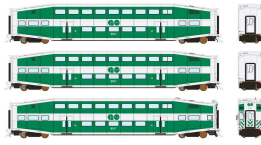

146003	H0	Commuter Car	[Montreal]	gray/light blue/blue	decals included	lighted	125,95 € » shop «