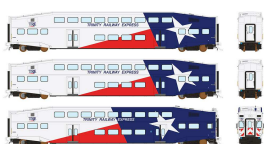

Trinity Railway Express [Dallas]

146013	H0	BiLevel Commuter Car Set (3)	Trinity Railway Express [Dallas]	white/red/blue	#1009, #1062, #1063	interior lighted	399,95 € » shop «