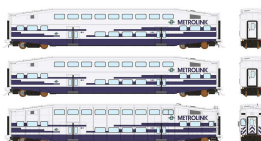

Metrolink [Los Angeles]

146009	H0	BiLevel Commuter Car Set (3)	Metrolink [Los Angeles]	white/blue	#612, #183, #204	interior lighted	399,95 € » shop «