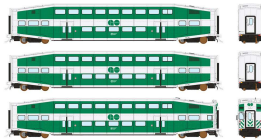

GO Transit [Toronto]

146006	H0	BiLevel Commuter Car Set (3)	GO Transit [Toronto]	green/white, original scheme	#2119, #2140, #2155	interior lighted	399,95 € » shop «