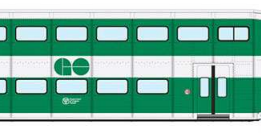

GO Transit [Toronto]

146007	H0	BiLevel Commuter Car Set (3)	GO Transit [Toronto]	green/white, original scheme	#2208, #2233, #2249	interior lighted	399,95 € » shop «