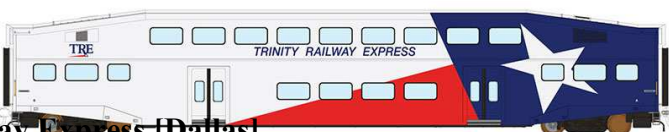

Trinity Railway Express [Dallas]

146014	H0	BiLevel Commuter Car	Trinity Railway Express [Dallas]	white/red/blue	#504, #1009, #1009	interior lighted	125,95 € » shop «