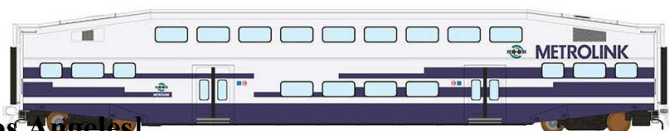

Metrolink [Los Angeles]

146010	H0	BiLevel Commuter Car Set (3)	Metrolink [Los Angeles]	white/blue	#628, #189, #207	interior lighted	399,95 € » shop «

Metrolink [Los Angeles]

146011	H0	BiLevel Commuter Car	Metrolink [Los Angeles]	white/blue	unnumbered, decals included	interior lighted	125,95 € » shop «