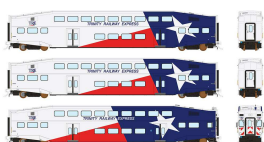

Trinity Railway Express [Dallas]

146012	H0	BiLevel Commuter Car Set (3)	Trinity Railway Express [Dallas]	white/red/blue	#1007, #1061, #1064	interior lighted	399,95 € » shop «