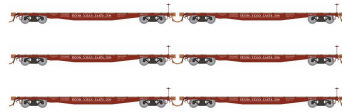

Pennsylvania

138001	H0	F30A 50' Flatcar Set (6)	Pennsylvania	brown/white (as delivered)	6 diff #s	6 car set		379,95 €	» shop «
--------	----	--------------------------	--------------	----------------------------	-----------	-----------	--	----------	--------------------------