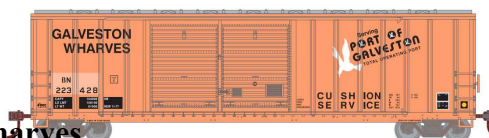

BN / ex Galveston Wharves

17272	N	50' FMC DD Boxcar	BN / ex Galveston Wharves	faded orange/black	#223428		Dec. 2020	29,95 €	» shop «