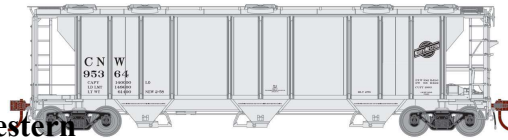

Chicago & North Western

28337	N	PS 2893 Cov. Hopper	Chicago & North Western	gray/black lettering	#95387	Dec. 2020	33,95 €	» shop «