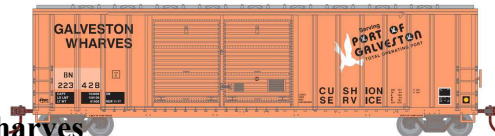

BN / ex Galveston Wharves

17273	N	50' FMC DD Boxcar	BN / ex Galveston Wharves	faded orange/black	#223494	Dec. 2020	29,95 €	» shop «