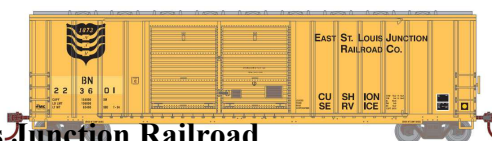

BN / ex East St. Louis Junction Railroad

17259	N	50' FMC DD	BN / ex East St. Louis	faded yellow,	#223601		Dec.	29,95 €	» shop «