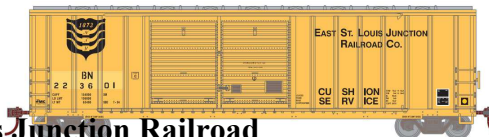

BN / ex East St. Louis Junction Railroad

17271	N	50' FMC DD Boxcar	BN / ex East St. Louis Junction Railroad	faded yellow, black lettering	#223613		Dec. 2020	29,95 €	» shop «