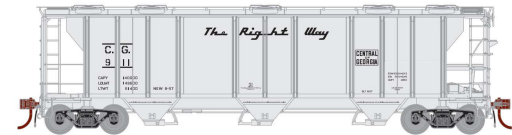

Central of Georgia

28333	N	PS 2893 Cov. Hopper	Central of Georgia	gray/black lettering	#911	Dec. 2020	33,95 €	» shop «