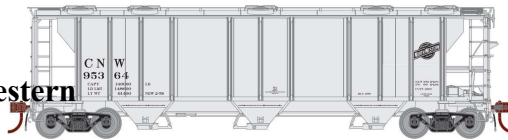

Chicago & North Western

28336	N	PS 2893 Cov. Hopper	Chicago & North Western	gray/black lettering	#95364	Dec. 2020	33,95 €	» shop «