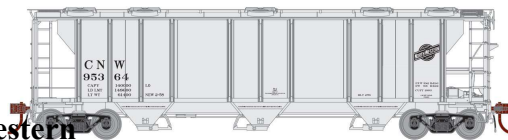

Chicago & North Western

28338	N	PS 2893 Cov. Hopper	Chicago & North Western	gray/black lettering	#95411	Dec. 2020	33,95 €	» shop «