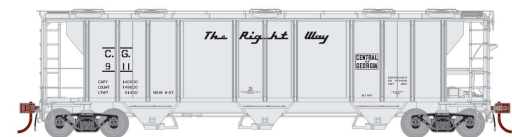

Central of Georgia

28334	N	PS 2893 Cov. Hopper	Central of Georgia	gray/black lettering	#925	Dec. 2020	33,95 €	» shop «