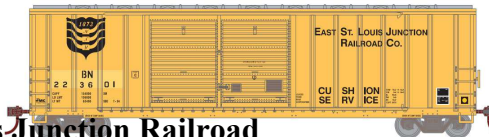

BN / ex East St. Louis Junction Railroad

17270	N	50' FMC DD Boxcar	BN / ex East St. Louis Junction Railroad	faded yellow, black lettering	#223602		Dec. 2020	29,95 €	» shop «