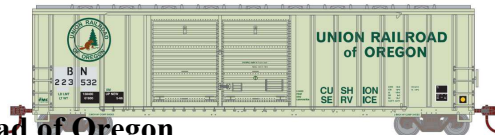

BN / ex Union Railroad of Oregon

17276	N	50' FMC DD Boxcar	BN / ex Union Railroad of Oregon	mint green, dark green lettering	#223667	Dec. 2020	29,95 €	» shop «