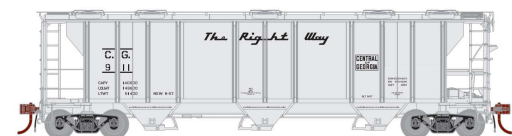

Central of Georgia

28335	N	PS 2893 Cov. Hopper	Central of Georgia	gray/black lettering	#937	Dec. 2020	33,95 €	» shop «