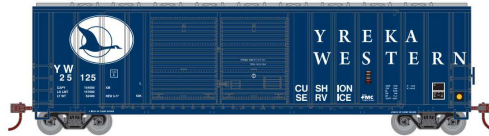

Yreka Western

17268	N	50' FMC DD Boxcar	Yreka Western	blue/white	#25172		Dec. 2020	29,95 €	» shop «

Northern California Shortlines

17269	N	50' FMC DD Boxcar Set (3)	Northern California Shortlines	AMR / SERA / YW	#1087, #5038, #25184	3 car set	Dec. 2020	85,95 €	» shop «