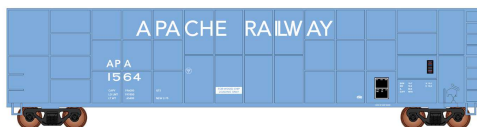

Apache Railway

4524001	H0	FMC Woodchip Rotary Gondola	Apache Railway	light blue/white	6 diff #s, 01- 06	34,95 €	» shop «