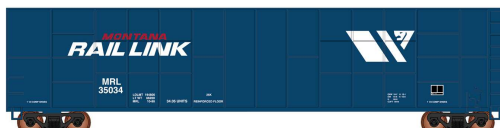

Montana Rail Link

4523005	H0	FMC Woodchip Gondola	Montana Rail Link	blue/white, flying W	6 diff #s, 01- 06	34,95 €	» shop «