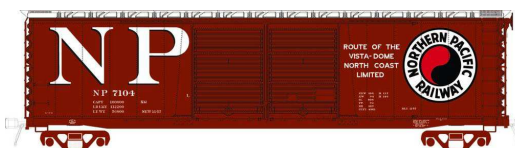

Northern Pacific

		50' XM	Northern	brown/white, NP logo [as