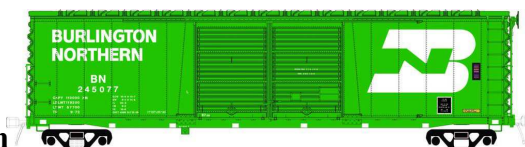

Burlington Northern

70010-03	H0	50' XM DD Boxcar	Burlington Northern	green/white [1972 repaint]	#245080	Jan. 2021	67,95 €	» shop «