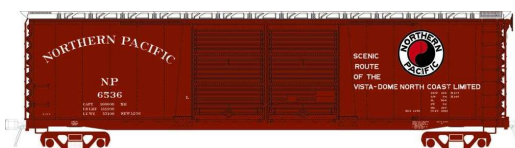

Northern Pacific

70001-05	H0	50' XM DD Boxcar	Northern Pacific	brown/white, NP logo [as delivered 1956]	#6746	Jan. 2021	67,95 €	» shop «