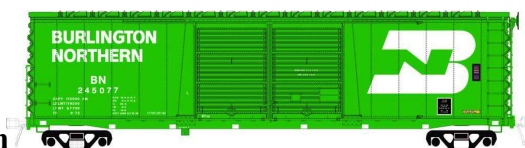

Burlington Northern

70010-02	H0	50' XM DD Boxcar	Burlington Northern	green/white [1972 repaint]	#245077	Jan. 2021	67,95 €	» shop «