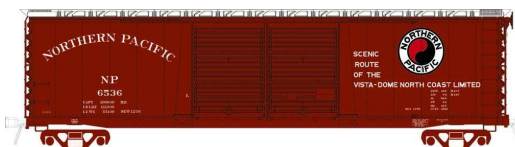

Northern Pacific

70001-06	H0	50' XM DD Boxcar	Northern Pacific	brown/white, NP logo [as delivered 1956]	#6792	Jan. 2021	67,95 €	» shop «