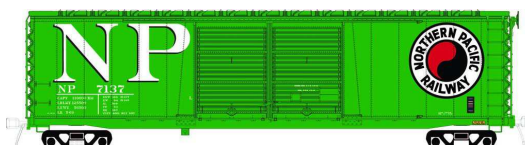

Northern Pacific

70009-06	H0	50' XM DD Boxcar	Northern Pacific	green/white, NP logo [1969 repaint]	#7805	Jan. 2021	67,95 €	» shop «