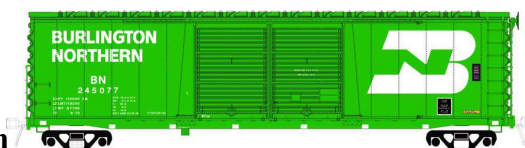

Burlington Northern

70010-01	H0	50' XM DD Boxcar	Burlington Northern	green/white [1972 repaint]	#245028	Jan. 2021	67,95 €	» shop «