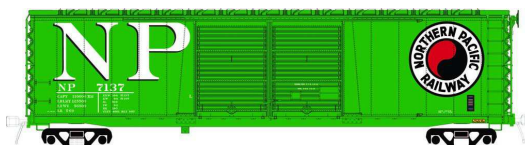

Northern Pacific

70009-04	H0	50' XM DD Boxcar	Northern Pacific	green/white, NP logo [1969 repaint]	#7406	Jan. 2021	67,95 €	» shop «