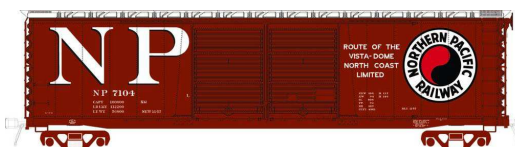

Northern Pacific

70004-01	H0	50' XM DD Boxcar	Northern Pacific	brown/white, NP logo [as delivered 1957]	#7001	Jan. 2021	67,95 €	» shop «