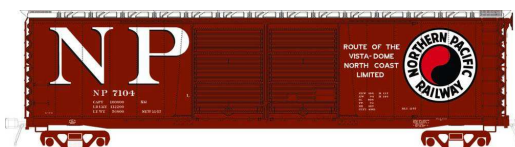

Northern Pacific

70004-02	H0	50' XM DD Boxcar	Northern Pacific	brown/white, NP logo [as delivered 1957]	#7022	Jan. 2021	67,95 €	» shop «