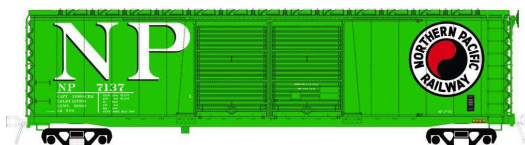

Northern Pacific

70009-05	H0	50' XM DD Boxcar	Northern Pacific	green/white, NP logo [1969 repaint]	#7771	Jan. 2021	67,95 €	» shop «