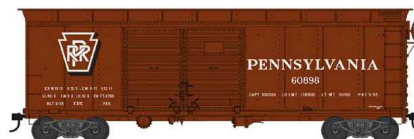

Pennsylvania

42347	H0	X31a Boxcar	Pennsylvania	brown/white [shaddow keystone]	#60915	29,95 €	» shop «