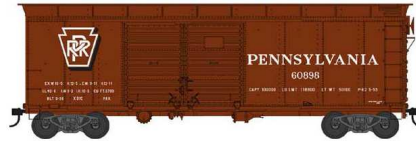

Pennsylvania

42348	H0	X31a Boxcar	Pennsylvania	brown/white [shaddow keystone]	#60981	29,95 €	» shop «