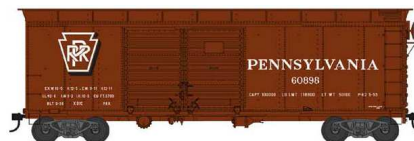

Pennsylvania

42346	H0	X31a Boxcar	Pennsylvania	brown/white [shaddow keystone]	#60898	29,95 €	» shop «