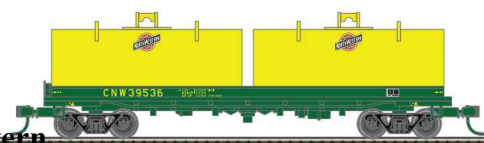

Chicago & North Western

50005716	N	48' Cushion Coil Car	Chicago & North Western	green/yellow	#39525

32,95 € » [shop](#) «