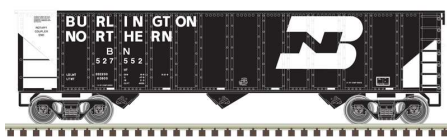

Burlington Northern

50005842	N	90t Hopper	Burlington Northern	black/white	#527917			20,95 €	» shop «