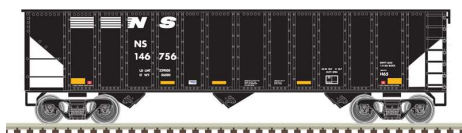

Norfolk Southern

50005858	N	90t Hopper	Norfolk Southern	black/white	#146514	20,95 €	» shop «