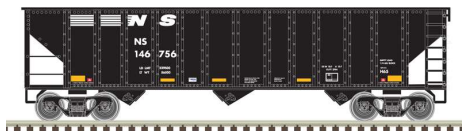

Norfolk Southern

50005859	N	90t Hopper	Norfolk Southern	black/white	#146608	20,95 €	» shop «