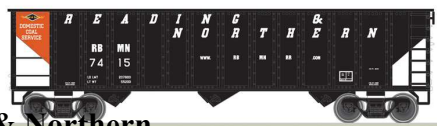

Reading Blue Mountain & Northern

50005868	N	90t Hopper	Reading Blue Mountain & Northern	black/white/red	#7429	20,95 €	» shop «