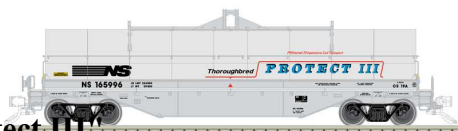

Norfolk Southern "Protect III"

50004890	N	42' Coil Steel Car	Norfolk Southern "Protect III"	gray/blue/red	#165922	38,95 €	» shop «