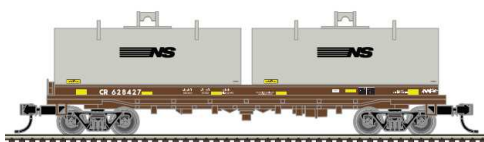

Conrail

50005715	N	48' Cushion Coil Car	Conrail	brown/gray, w/NS hoods	#628427

32,95 € » [shop](#) «