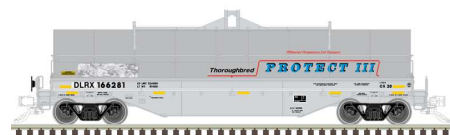

GE Railcar / DLRX

50004879

N

42' Coil
Steel Car

GE
Railcar /
DLRX

gray/blue/red

#166274

38,95 €

» [shop](#) «