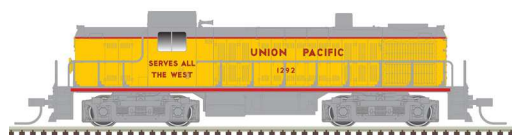

Union Pacific

40005049	N	ALCo RS-2	Union Pacific	yellow/gray/red	#1294	DCC	169,95 €	» shop «

Is this email not displaying correctly? [View it in your browser](#)

[Unsubscribe from this list](#)