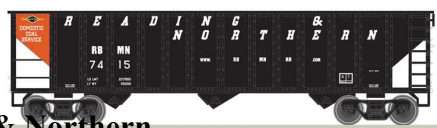

Reading Blue Mountain & Northern

50005869	N	90t Hopper	Reading Blue Mountain & Northern	black/white/red	#7440	20,95 €	» shop «