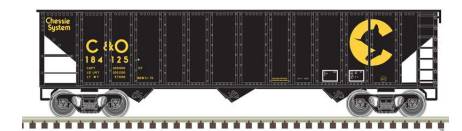

Chessie System / C&O

50005862	N	90t Hopper	Chessie System / C&O	black/yellow	#183639	20,95 €	» shop «