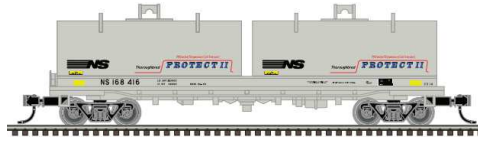

50005724	N	48' Cushion Coil Car	Indiana Harbor Belt	black/orange	#1238	32,95 €	» shop «

Norfolk Southern

50005725	N	48' Cushion Coil Car	Norfolk Southern	gray/blue/red, "Protect II"	#168344	32,95 €	» shop «