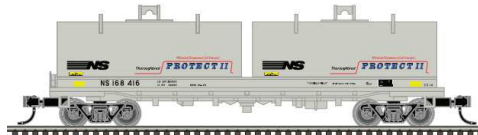

Norfolk Southern

50005727	N	48' Cushion Coil Car	Norfolk Southern	gray/blue/red, "Protect II"	#168416	32,95 €	» shop «