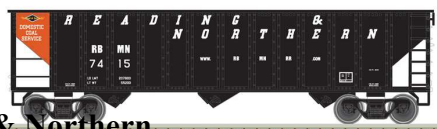

Reading Blue Mountain & Northern

50005867	N	90t Hopper	Reading Blue Mountain & Northern	black/white/red	#7415	20,95 €	» shop «