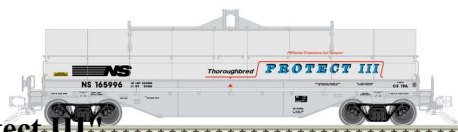

Norfolk Southern "Protect III"

50004892	N	42' Coil Steel Car	Norfolk Southern "Protect III"	gray/blue/red	#165960	38,95 €	» shop «