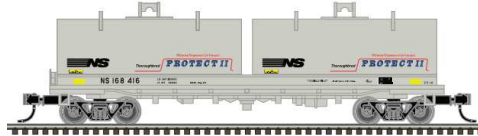

Norfolk Southern

50005726	N	48' Cushion Coil Car	Norfolk Southern	gray/blue/red, "Protect II"	#168382	32,95 €	» shop «