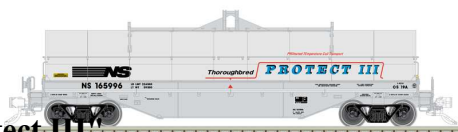

Norfolk Southern "Protect III"

50004891	N	42' Coil Steel Car	Norfolk Southern "Protect III"	gray/blue/red	#165945	38,95 €	» shop «