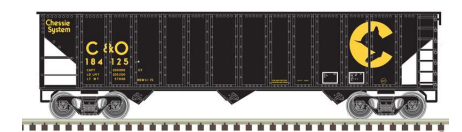

Chessie System / C&O

50005863	N	90t Hopper	Chessie System / C&O	black/yellow	#184125	20,95 €	» shop «