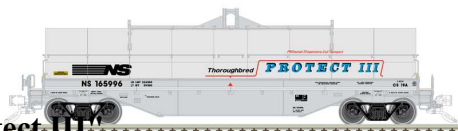

Norfolk Southern "Protect III"

50004889	N	42' Coil Steel Car	Norfolk Southern "Protect III"	gray/blue/red	#165909	38,95 €	» shop «