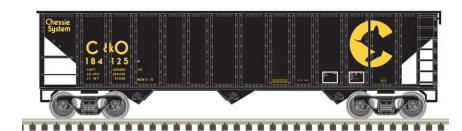

Chessie System / C&O

50005861	N	90t Hopper	Chessie System / C&O	black/yellow	#183121	20,95 €	» shop «