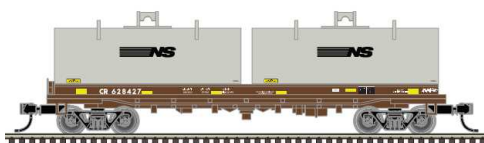

Conrail

50005714	N	48' Cushion Coil Car	Conrail	brown/gray, w/NS hoods	#628422

32,95 € » [shop](#) «