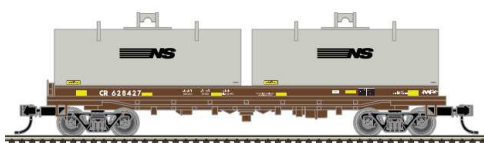

Conrail

50005713	N	48' Cushion Coil Car	Conrail	brown/gray, w/NS hoods	#628345

32,95 € » [shop](#) «