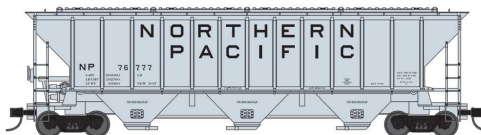

Northern Pacific

24433-04	N	PS4427 Cov. Hopper	Northern Pacific	gray/black	4. #	34,95 €	» shop «