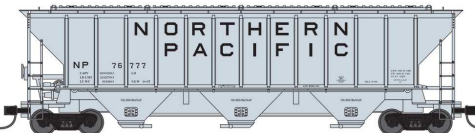

Northern Pacific

24433-01	N	PS4427 Cov. Hopper	Northern Pacific	gray/black	1. #	34,95 €	» shop «