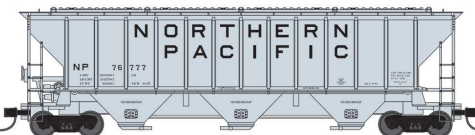

Northern Pacific

24433-02	N	PS4427 Cov. Hopper	Northern Pacific	gray/black	2. #	34,95 €	» shop «