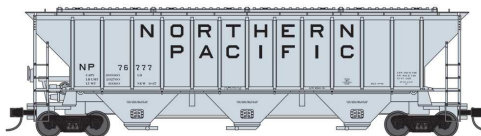

Northern Pacific

24433-06	N	PS4427 Cov. Hopper	Northern Pacific	gray/black	6. #	34,95 €	» shop «