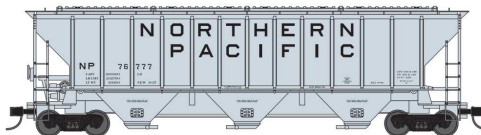

Northern Pacific

24433-05	N	PS4427 Cov. Hopper	Northern Pacific	gray/black	5. #	34,95 €	» shop «