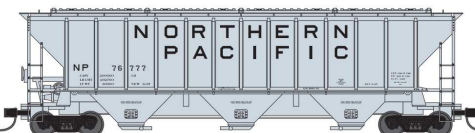

Northern Pacific

24433-03	N	PS4427 Cov. Hopper	Northern Pacific	gray/black	3. #	34,95 €	» shop «