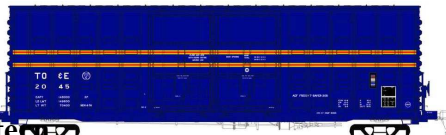

Texas Oklahoma & Eastern

60008-04	H0	50' Waffle Side Boxcar	Texas Oklahoma & Eastern	blue/orange/white	#2026	Mar. 2021	67,95 €	» shop «