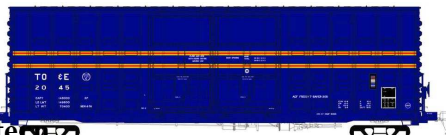

Texas Oklahoma & Eastern

60008-06	H0	50' Waffle Side Boxcar	Texas Oklahoma & Eastern	blue/orange/white	#2045	Mar. 2021	67,95 €	» shop «