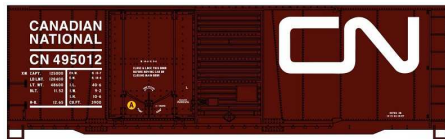

Canadian National

3821	H0	40' Boxcar	Canadian National	brown/white	#495012 (kit)	21,90 € » shop «

Canadian Railroads

8135	H0	36' Fowler Wood Boxcar Set (3)	Canadian Railroads	QC, GTW, PGE	3 car set, Kit	64,90 € » shop «