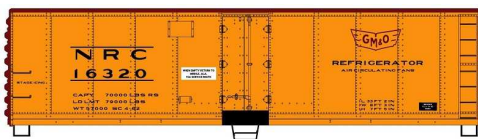

Gulf Mobile & Ohio

8327	H0	40' Steel Reefer	Gulf Mobile & Ohio	orange/red/black	#16320 (kit)	23,10 € » shop «