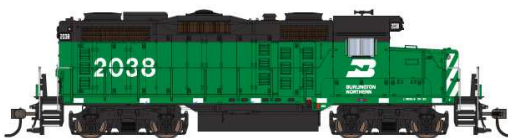

Burlington Northern

4267	H0	GP20	Burlington Northern	green/black/white	#2038	DCC & Paragon4 Sound	Apr. 2021	329,95 €	» shop «