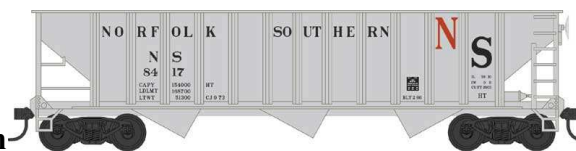

Norfolk & Southern

42922-	H0	70t 12-panel Hopper	Norfolk & Southern	light gray/black [blt 2-66]	#8417	32,95 €	» shop «