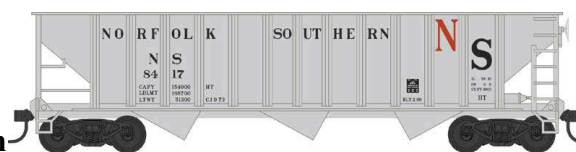

Norfolk & Southern

42923-	H0	70t 12-panel Hopper	Norfolk & Southern	light gray/black [blt 2-66]	#8429	32,95 €	» shop «