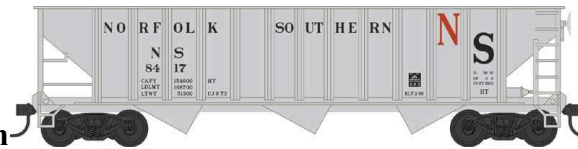

Norfolk & Southern

42924-	H0	70t 12-panel Hopper	Norfolk & Southern	light gray/black [blt 2-66]	#8444	32,95 €	» shop «