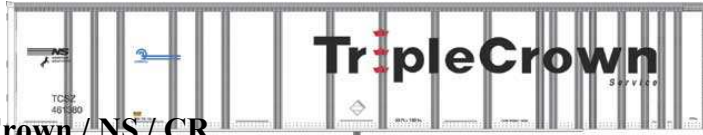

Triple Crown / NS / CR

42959-	H0	53' RoadRailer	Triple Crown / NS / CR	white/black/red, large logo [Platwall]	#461482	32,95 €	» shop «